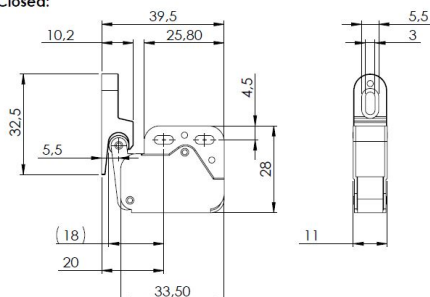

PRODUCT SHEET

Description:

Mini Latch White/NPL, 48,5x28x25mm, W/Striker & Screws

Item number:

22.01.015-0

Units	Box	Carton	HS Code	Barcode
Pcs.	50	500	8302420090	
				5704866077293

Open:

Closed: