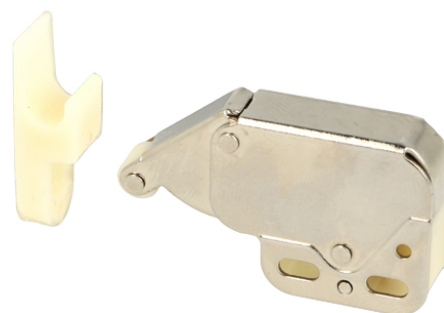

PRODUCT SHEET

Description:

Mini Latch White/NPL, 48,5x28x25mm, W/Striker & Screws

Item number:

22.01.015-0

Units	Box	Carton	HS Code	Barcode
Pcs.	50	500	8302420090	
				5704866077293

Open:

Closed: