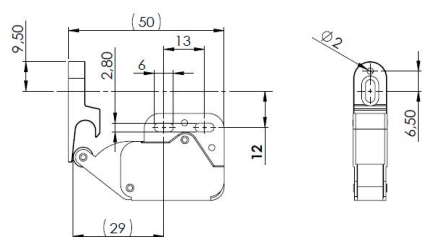

PRODUCT SHEET

Description:

Mini Latch White/NPL, 48,5x28x25mm, W/Striker & Screws

Item number:

22.01.015-0

Units	Box	Carton	HS Code	Barcode
Pcs.	50	500	8302420090	
				5704866077293

Open:

Closed: